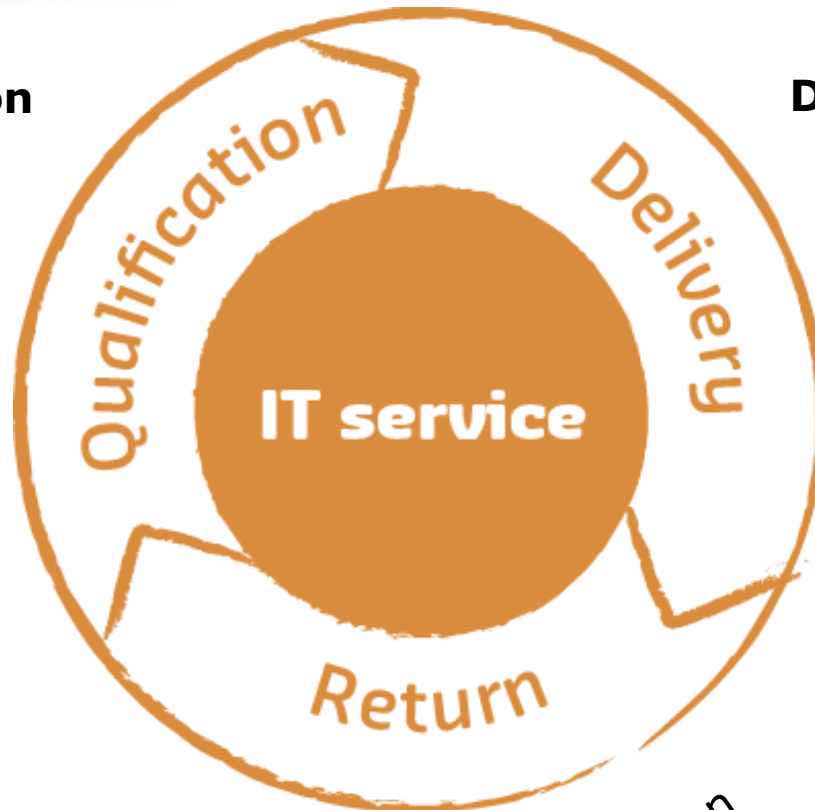

Content

- Applications
- Printers
- Data
- User Preferences

Security . Applications . Devices . Data . Network

User Workspace Delivery

RES PowerFuse, User Workspace Delivery

Delivers a personalized, secure and reliable user workspace to any desktop using any application delivery infrastructure

RES Wisdom

RES Wisdom, Run Book Automation for Windows

Delivers any set of changes to Microsoft Windows environments and automates provisioning of IT resources

Project Orchestra

Qualification

Identity
Dependencies
Restrictions