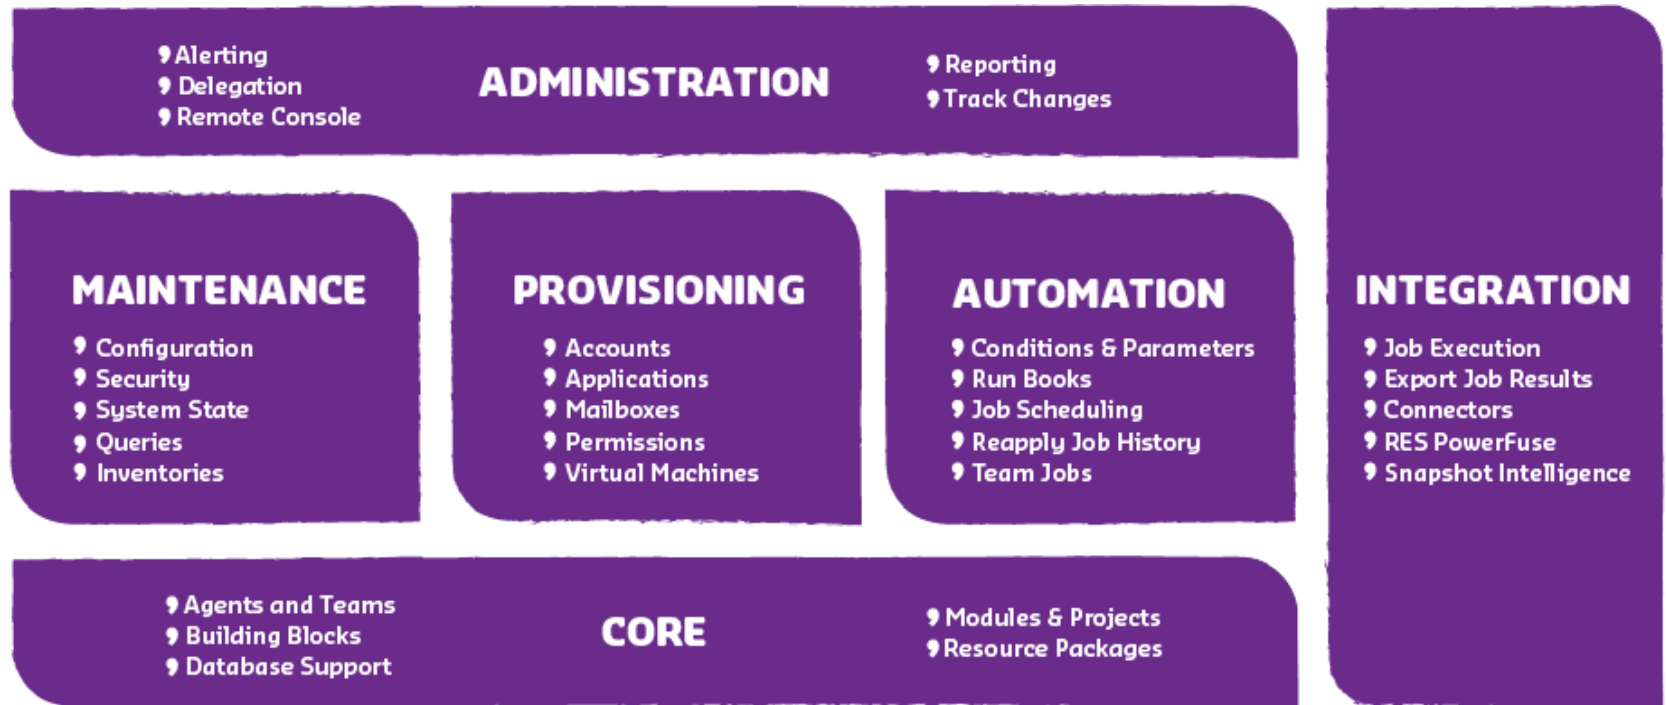

Content

- Applications
- Printers
- Data
- User Preferences

Security . Applications . Devices . Data . Network

User Workspace Delivery

RES PowerFuse, User Workspace Delivery

Delivers a personalized, secure and reliable user workspace to any desktop using any application delivery infrastructure

RES Wisdom

RES Wisdom, Run Book Automation for Windows

Delivers any set of changes to Microsoft Windows environments and automates provisioning of IT resources

Project Orchestra

Qualification

Identity
Dependencies
Restrictions