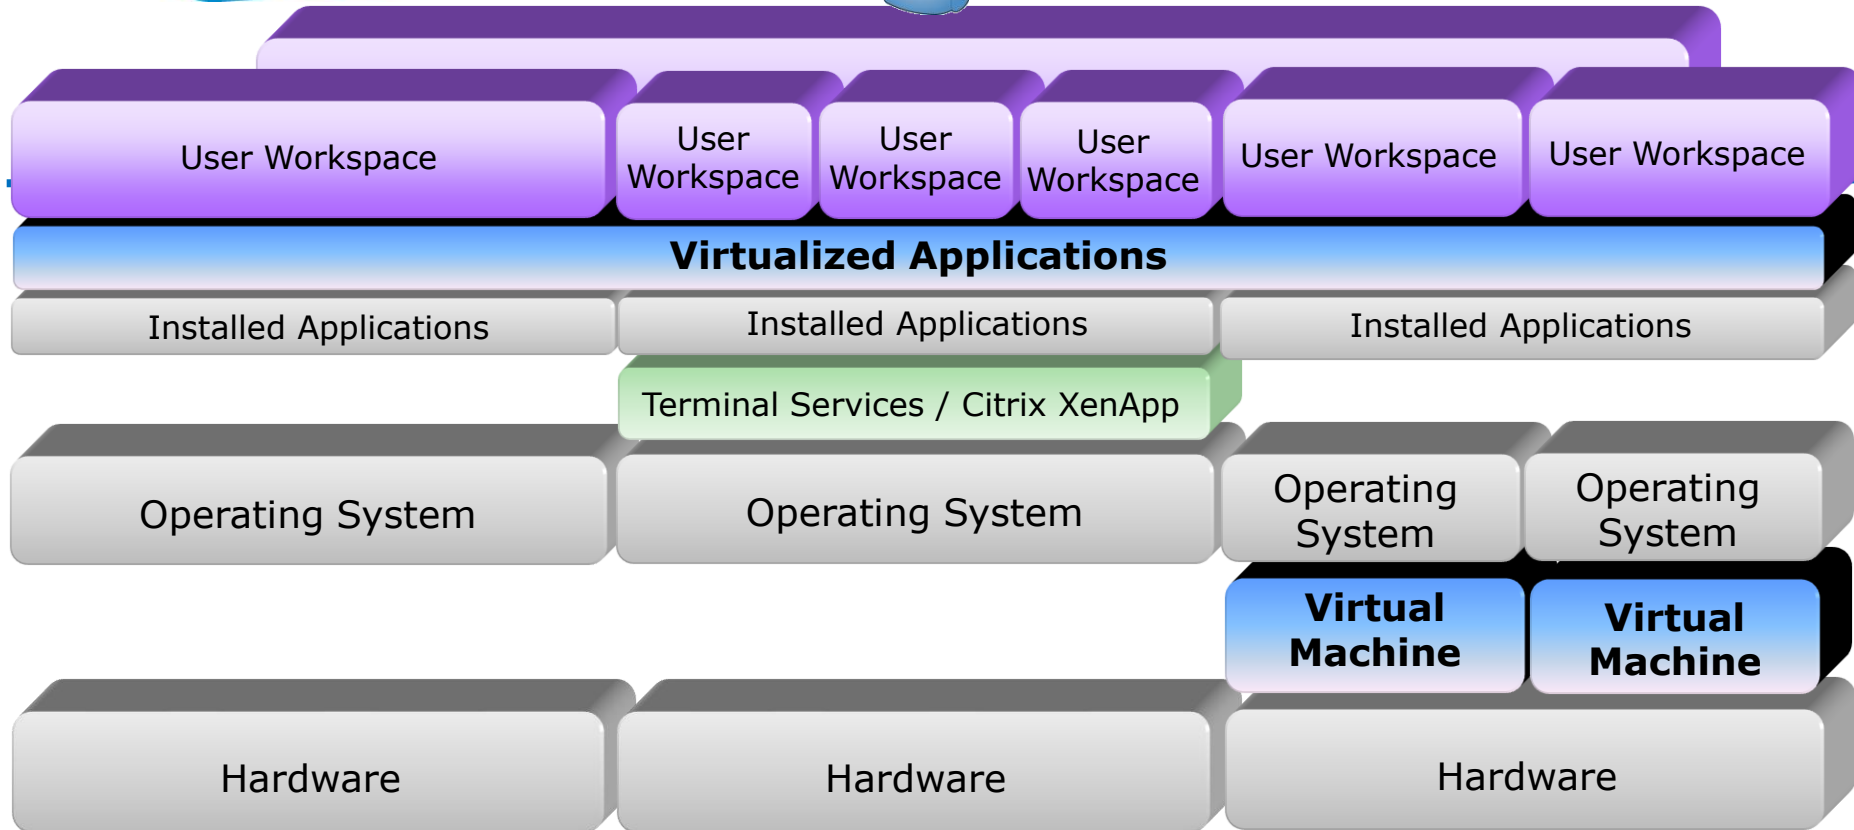

Hardware

Hardware

Hardware

Hardware

Computers

RES PowerFuse

Context

- User id
- Location
- Time
- Device

Content

- Applications
- Printers
- Data
- User Preferences

Security . Applications . Devices . Data . Network

User Workspace Delivery

RES PowerFuse, User Workspace Delivery

Delivers a personalized, secure and reliable user workspace to any desktop using any application delivery infrastructure

RES Wisdom

RES Wisdom, Run Book Automation for Windows

Delivers any set of changes to Microsoft Windows environments and automates provisioning of IT resources

Project Orchestra

Qualification

Identity
Dependencies
Restrictions