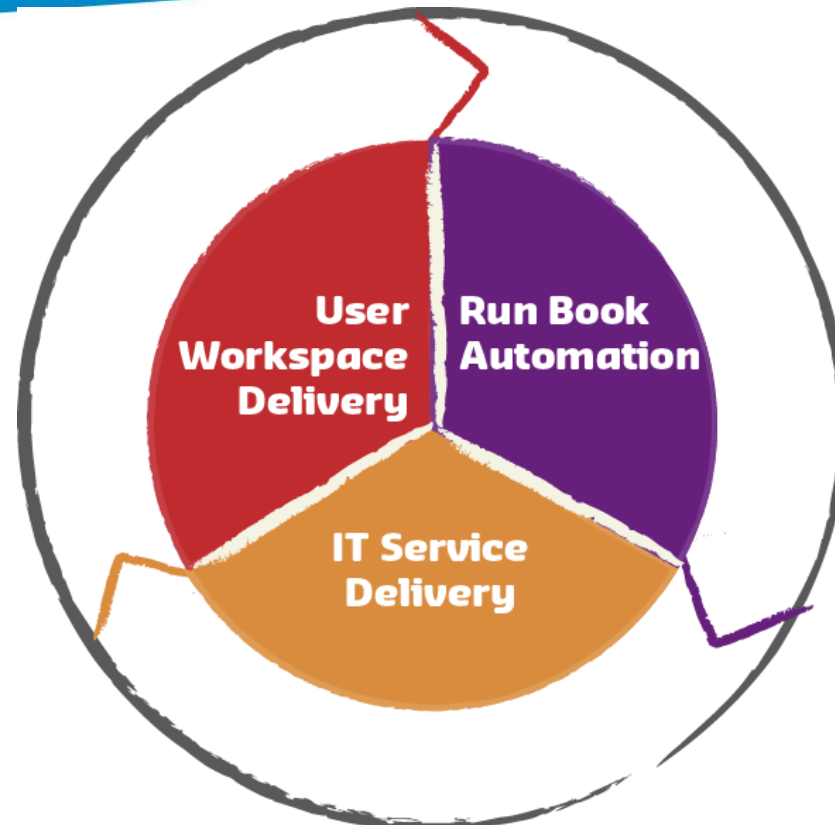

IT as a Service

• Managed

• Repeatable

• Predictable