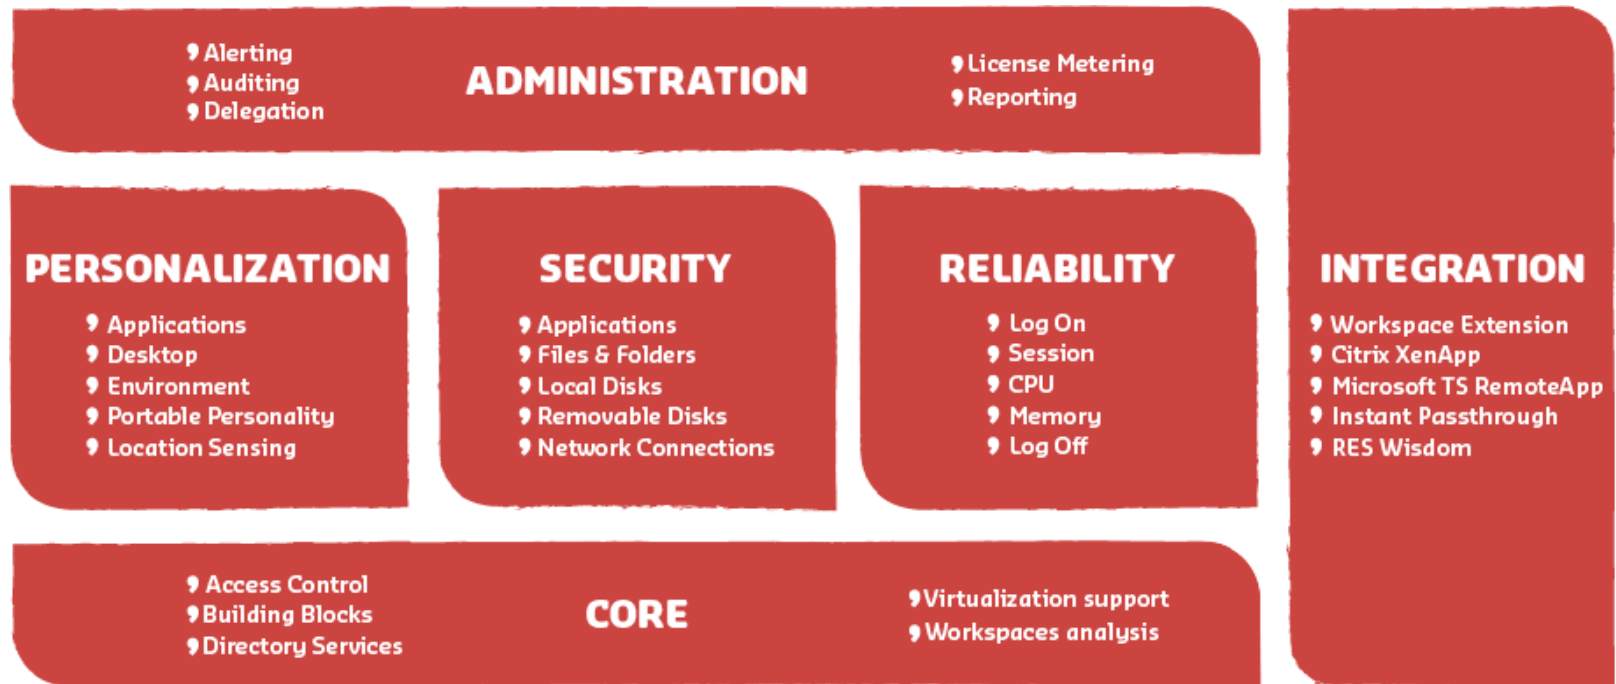

Hardware

Hardware

Hardware

Hardware

Computers

RES PowerFuse

Context

- User id
- Location
- Time
- Device

Content

- Applications
- Printers
- Data
- User Preferences

Security . Applications . Devices . Data . Network

User Workspace Delivery

RES PowerFuse, User Workspace Delivery

Delivers a personalized, secure and reliable user workspace to any desktop using any application delivery infrastructure

RES Wisdom

RES Wisdom, Run Book Automation for Windows

Delivers any set of changes to Microsoft Windows environments and automates provisioning of IT resources

Project Orchestra

Qualification

Identity
Dependencies
Restrictions